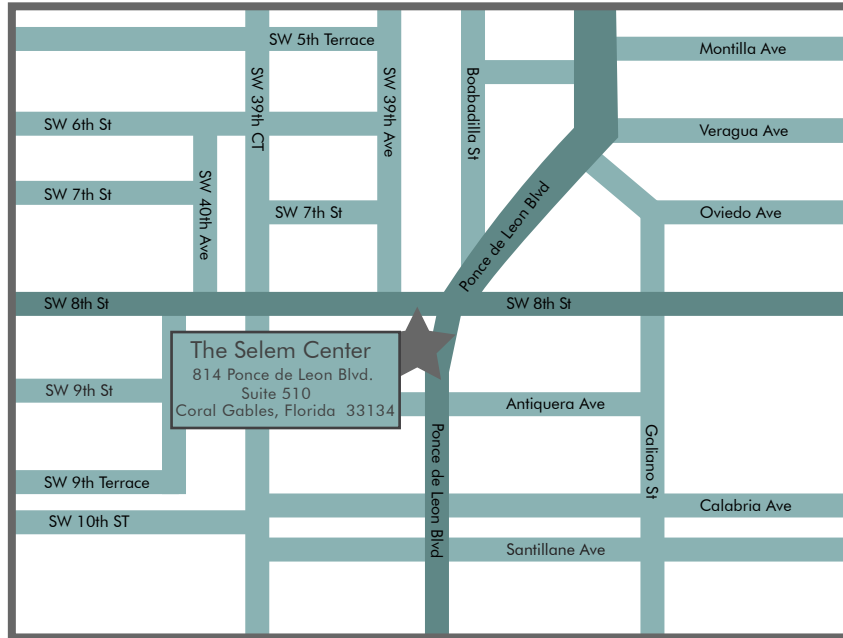

DIRECTIONS TO CORAL GABLES LOCATION

From South Miami:

Head north on SW 62nd Ave. Turn right at US-1/South Dixie Highway. Head north on US-1/South Dixie Highway. Turn left at FL-959 N/SW 57th Ave/S Red Road. Turn right at FL-90 S/US-41S/SW 8th Street. Turn right at Ponce de Leon Blvd. The Selem Center will be on your right.

From Miami Beach:

Head south on A1A N S/Collins Ave toward 16th St. Turn right at 5th St/A1A N S. Continue onto I-395 W, then FL-836 W. Exit onto FL-953 S/NW 42nd Ave/ South Le Jeune Rd heading south. Turn left at FL-90 S/US-41S/SW 8th Street. Turn right at Ponce de Leon Blvd. The Selem Center will be on your right.

From Kendall:

Head west on FL-94/N Kendall DR/ SW 88th St toward Palmetto Expressway. Slight right to take the ramp onto FL-826 N/Palmetto Expy. Take the US-41/SW 8th Street exit toward Tamiami Trail. Keep right at the fork, follow signs for US-41 E/SW 8th Street E/Tamiami Trail E, and merge onto FL-90 S/US-41 S/SW 8th Street. Turn right at Ponce de Leon Blvd. The Selem Center will be on your right.

From Aventura:

Head north on W Country Club Drive. Take the 1st left toward NE 29th Pl/Aventura Mall Macys. Turn right at NE 197th Street. Turn left at Biscayne Blvd. Take the 1st right onto NE 186th St/ Maimi Gardens Drive. Take exit 3A for FL-836 W/NW 14th St toward Miami International Airport. Merge onto FL-836 W. Exit onto FL-953 S/NW 42nd Ave/ South Le Jeune Rd heading south. Turn left at FL-90 S/US-41S/SW 8th Street. Turn right at Ponce de Leon Blvd. The Selem Center will be on your right.